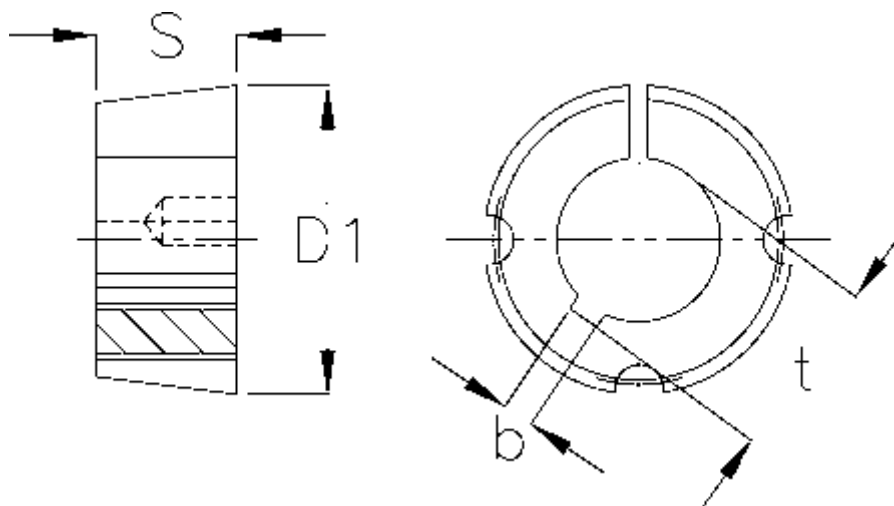

Article number: 6160403020032

Description: Taper bush 3020 bore \varnothing 32 mm

Measures

b	= 10
Bore	= 32
Bush type	= 3020
D1	= 108
S	= 50,8
Screw size	= 5/8 x 1 1/4"
t	= 35.3
Transmission moment	= 2710